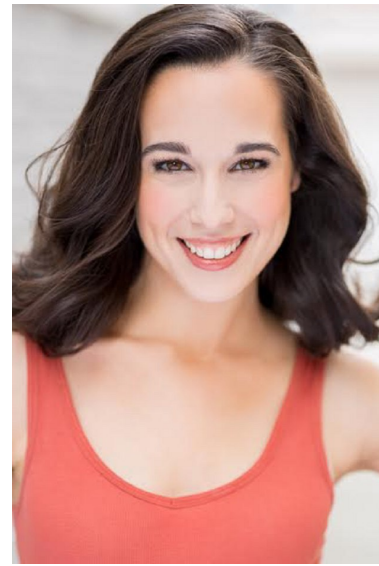

ANNEMARIE ROSANO

Height 5'6.5" Bust 34" A Waist 29" Hips 39" Dress 6 US Shoe 7.5 US Hair Brown

PMG Models  
143 W 29th st. Ste 1102 New York, NY 10001  
jillian@prestigenyc.com