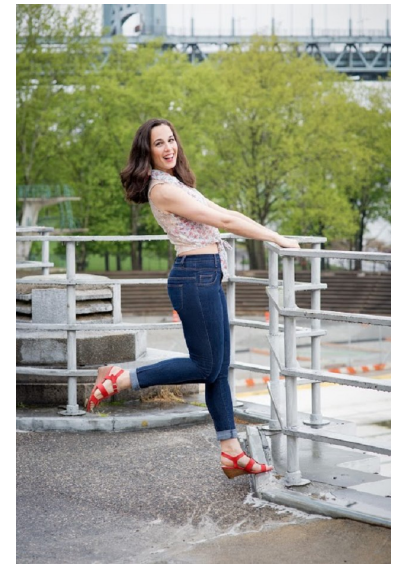

ANNEMARIE ROSANO

Height 5'6.5" Bust 34" A Waist 29" Hips 39" Dress 6 US Shoe 7.5 US Hair Brown

PMG Models  
143 W 29th st. Ste 1102 New York, NY 10001  
jillian@prestigenyc.com