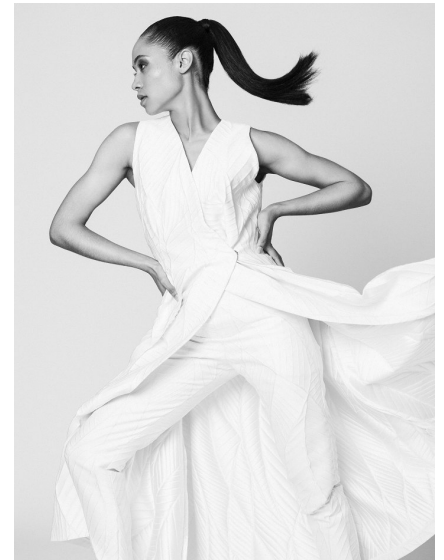

MIRA HART

Height 5'9" Bust 34" B Waist 25" Hips 35" Dress 2 US Shoe 9 US Hair Brown  
Eyes Brown

PMG Models  
143 W 29th st. Ste 1102 New York, NY 10001  
jillian@prestigenyc.com