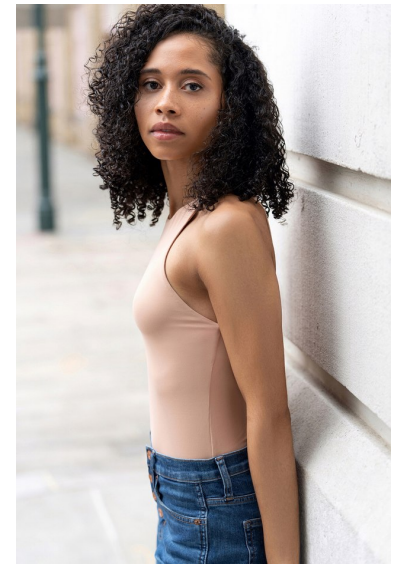

MIRA HART

Height 5'9" Bust 34" B Waist 25" Hips 35" Dress 2 US Shoe 9 US Hair Brown  
Eyes Brown

PMG Models  
143 W 29th st. Ste 1102 New York, NY 10001  
jillian@prestigenyc.com