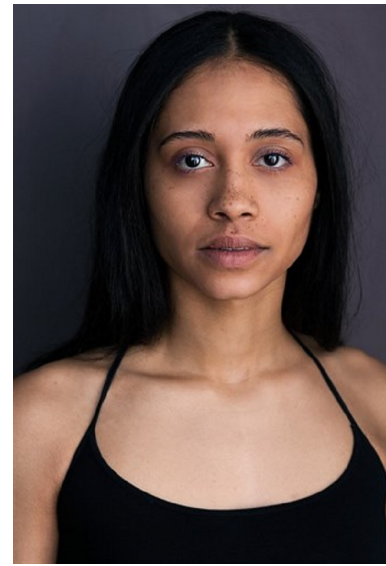

MIRA HART

Height 5'9" Bust 34" B Waist 25" Hips 35" Dress 2 US Shoe 9 US Hair Brown  
Eyes Brown

PMG Models  
143 W 29th st. Ste 1102 New York, NY 10001  
jillian@prestigenyc.com